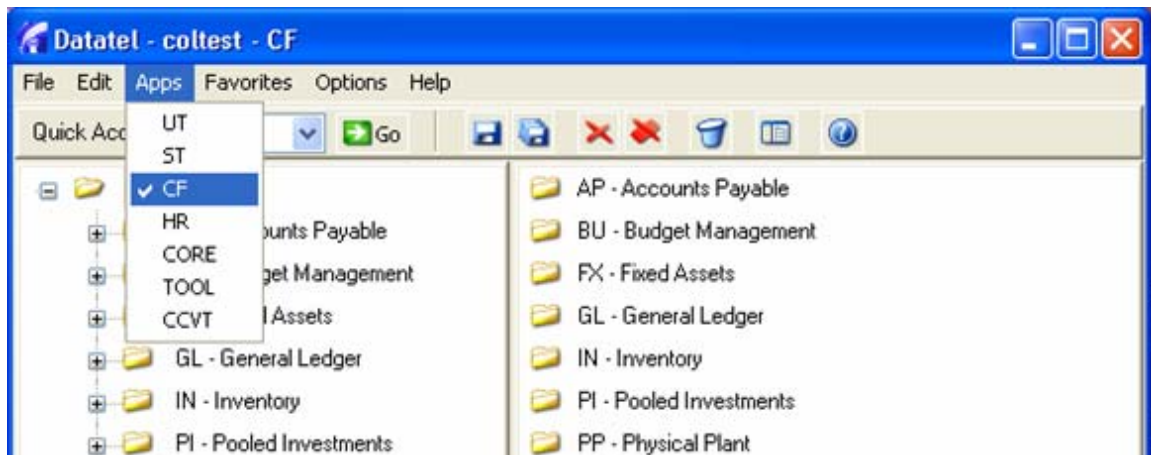

Use the Fixed Assets Property Control Worksheet (FXPC) to list a group of assets by building and by room for use in conducting inventory. You can modify the sorting criteria for the report. You can enter specific assets IDs that you want to report on or you can specify assets to include by asset type, category, method of acquisition, or physical location.

Accessing the FXPC Screen

To access the FXPC screen, follow these steps:

1. Open Datatel UI.

Note: You can download Datatel UI here:

<http://accweb.austincc.edu/helpdesk/windows/windows.htm>

2. Log in to the Datatel system:
3. At the **Apps** menu select **CF**.

4. Type **FXPC** in the address bar.

You will then be taken to the **FXPC** screen where you can enter selection criteria to generate an inventory report.

Using FXPC to Generate an Inventory List

When you enter the **FXPC** screen, the search criteria fields will be displayed. All fields on the FXPC form are optional. It is suggested that you populate at least one field to avoid requesting a complete college-wide inventory of all assets.