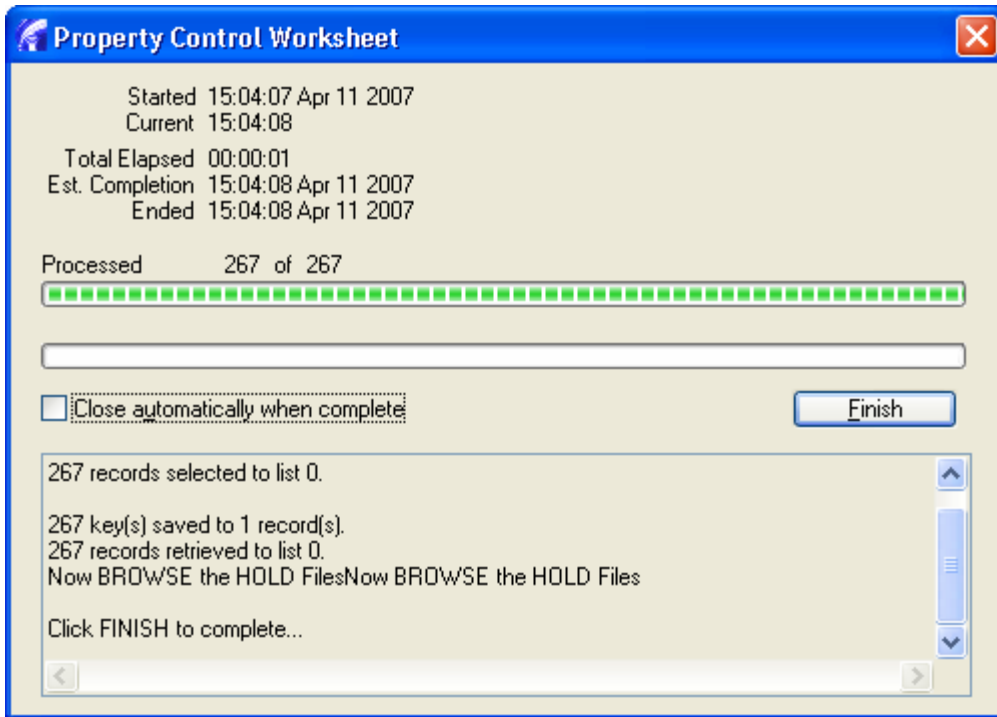

11. If the status window does not close automatically, select **Finish**. The final report will be displayed.