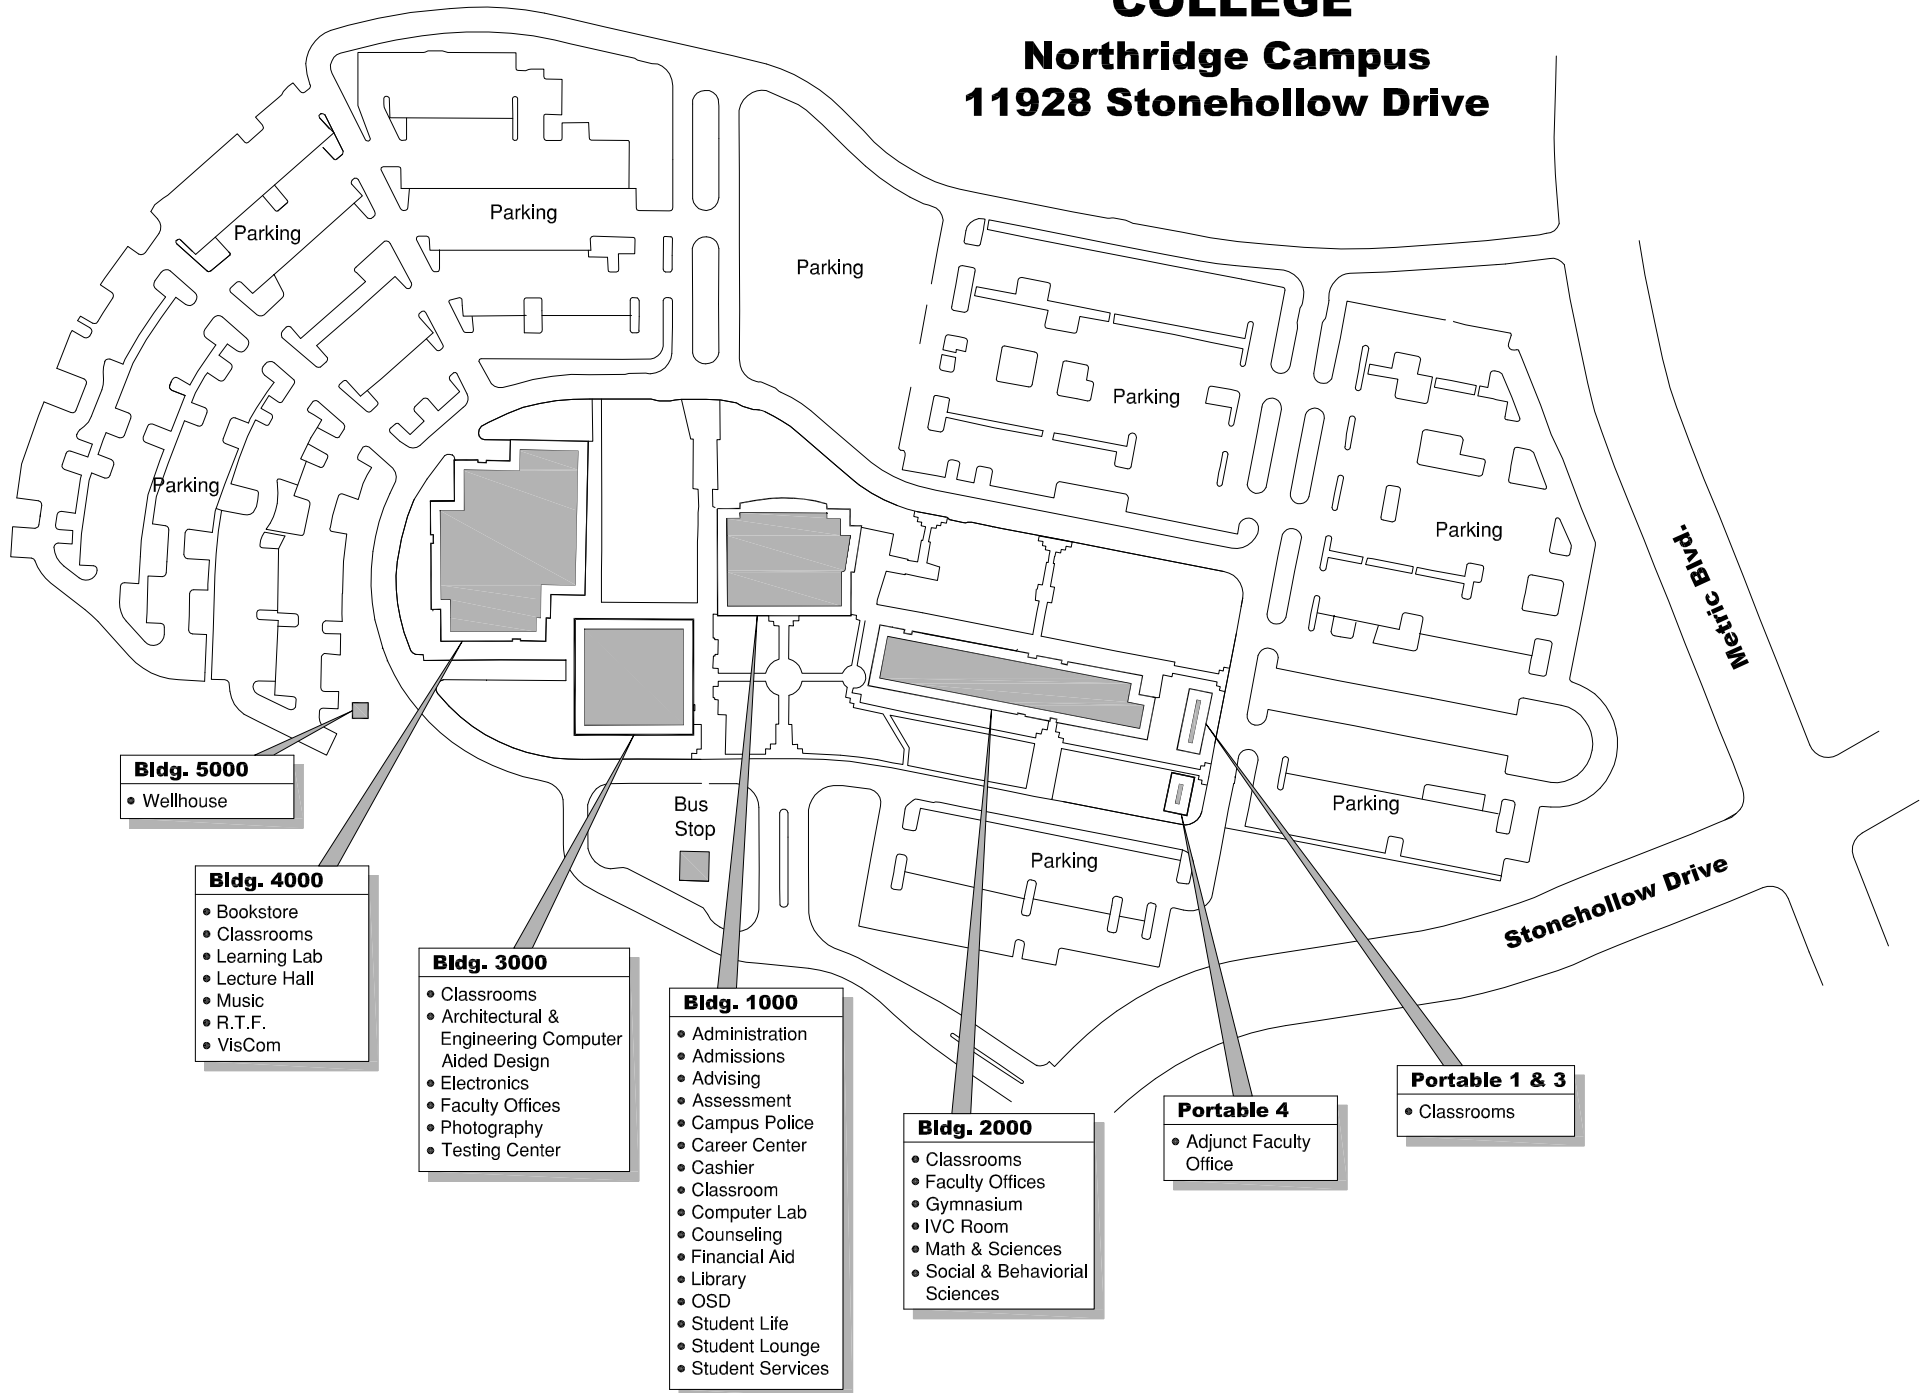

AUSTIN COMMUNITY COLLEGE

Northridge Campus
11928 Stonehollow Drive

Bldg. 5000
• Wellhouse

Bldg. 4000
• Bookstore
• Classrooms
• Learning Lab
• Lecture Hall
• Music
• R.T.F.
• VisCom

Bldg. 3000
• Classrooms
• Architectural & Engineering Computer Aided Design
• Electronics
• Faculty Offices
• Photography
• Testing Center

Bldg. 1000
• Administration
• Admissions
• Advising
• Assessment
• Campus Police
• Career Center
• Cashier
• Classroom
• Computer Lab
• Counseling
• Financial Aid
• Library
• OSD
• Student Life
• Student Lounge
• Student Services

Bldg. 2000
• Classrooms
• Faculty Offices
• Gymnasium
• IVC Room
• Math & Sciences
• Social & Behavioral Sciences

Portable 4
• Adjunct Faculty Office

Portable 1 & 3
• Classrooms