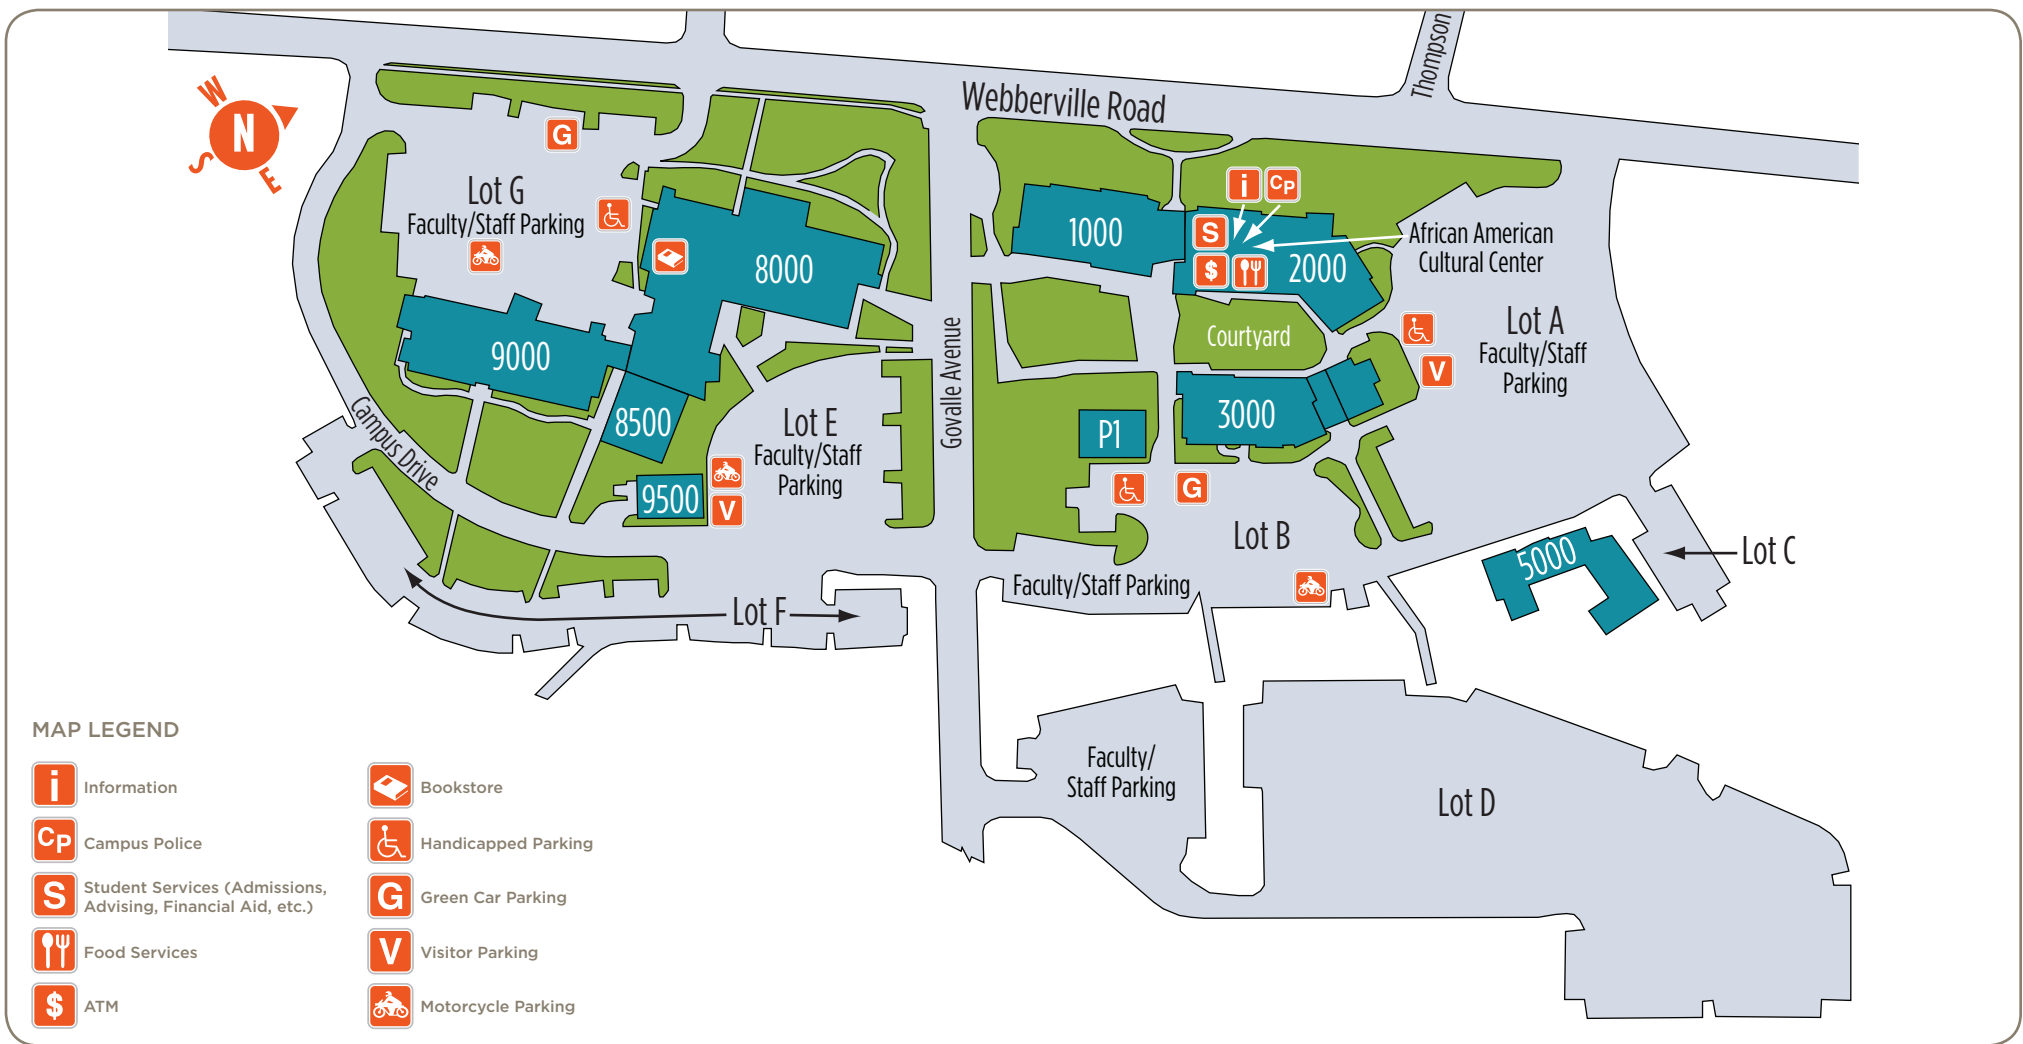

austincc.edu

Eastview Campus Directory & Map

Building 1000

1st Floor	• Worksource Center
2nd Floor	• ACC Adult Education

Building 2000

1st Floor	• Campus Police	• Student Services
	• Career Center	Career Center
	• Student Lounge	Dean of Students
	• Student Services	Financial Aid
	Admissions & Records	Office for Students with Disabilities
	Advising & Counseling	
	Assessment	
2nd Floor	• Library	
3rd Floor	• Classrooms	