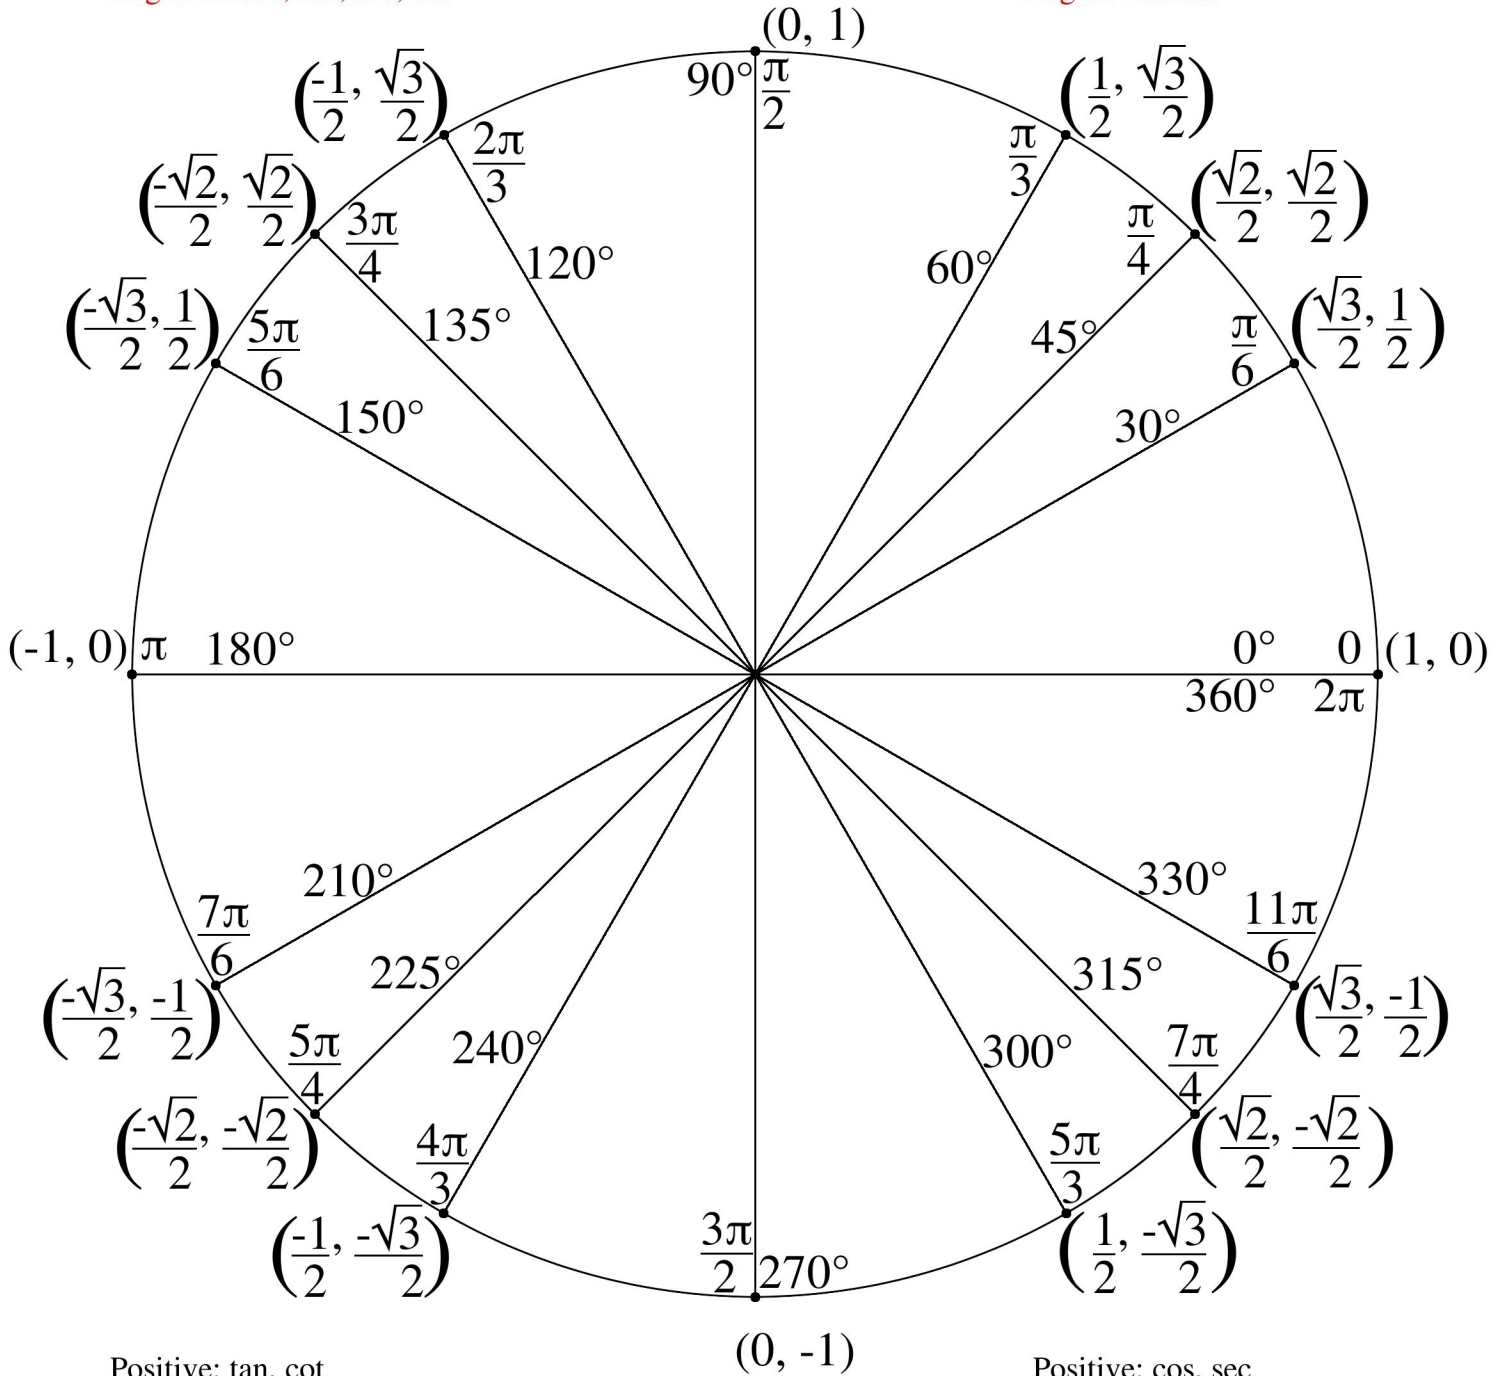

The Unit Circle

Positive: sin, csc
 Negative: cos, tan, sec, cot

Positive: sin, cos, tan, sec, csc, cot
 Negative: none

Positive: tan, cot
 Negative: sin, cos, sec, csc

Positive: cos, sec
 Negative: sin, tan, csc, cot