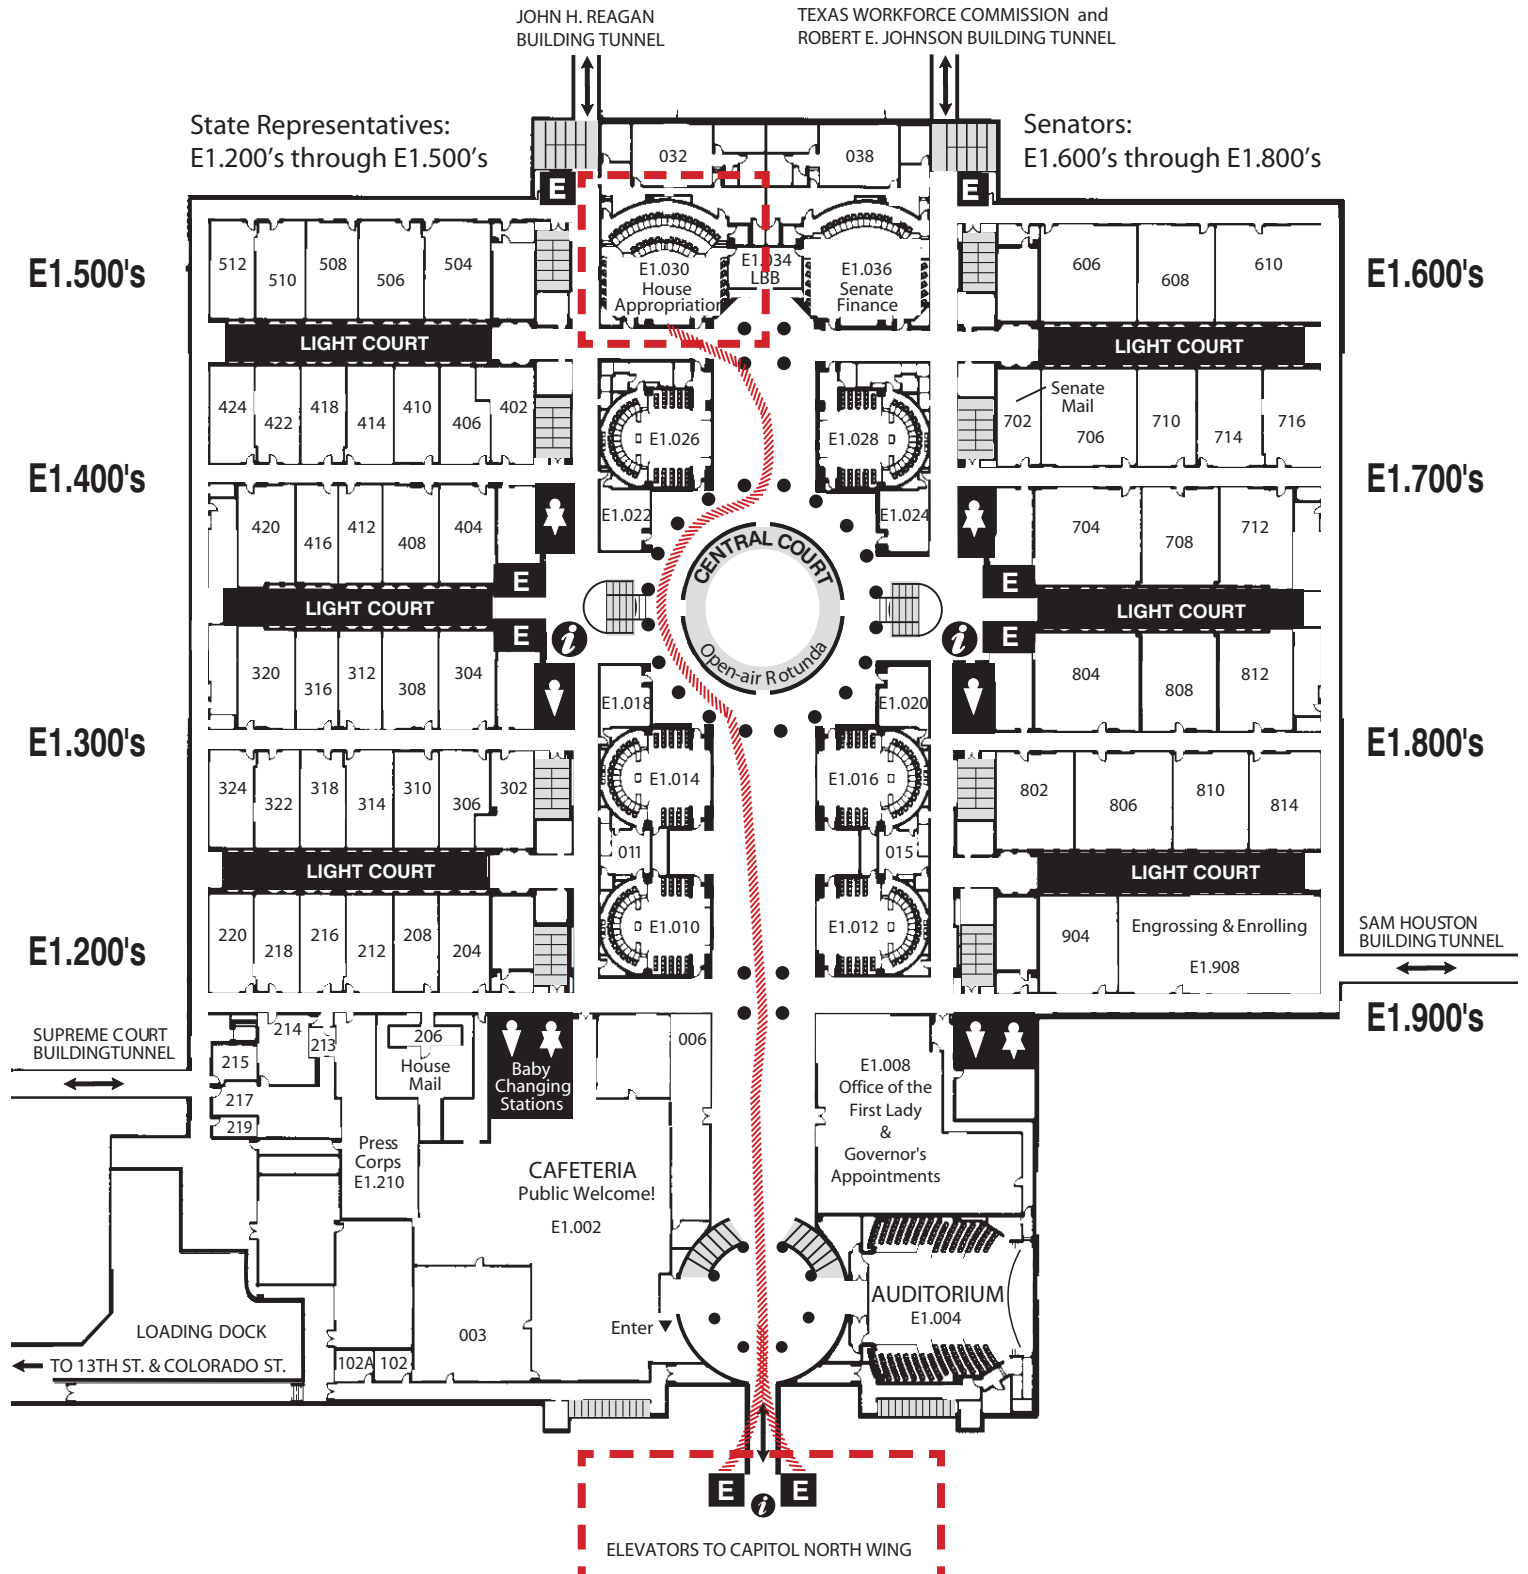

CAPITOL COMPLEX

- | | | |
|---|--|---|
| <p>CCC Capitol Complex Child Care Center
 CVC Capitol Visitors Center
 CDO Capitol District Office
 CSB Central Services Building
 DCG Dewitt C. Greer
 EOT Ernest O. Thompson
 ERS Employee Retirement System
 EXT Capitol Extension (Underground)
 GM Governor's Mansion
 JER James Earl Rudder</p> | <p>JHR John H. Reagan
 LBJ Lyndon B. Johnson
 LIB Lorenzo de Zavala State Archives and Library
 PDB Price Daniel Sr. Building
 REJ Robert E. Johnson
 SFA Stephen F. Austin
 SHB Sam Houston Building
 SIB State Insurance Building
 SIBX State Insurance Building Annex</p> | <p>TCC Tom C. Clark
 TJR Thomas Jefferson Rusk
 TRS Teacher Retirement System
 THC Texas Historical Commission
 TSHM Bob Bullock Texas State History Museum
 TWC Texas Workforce Commission
 TWCX Texas Workforce Commission Annex
 TLC Texas Law Center
 WBT William B. Travis
 WPC William P. Clements, Jr.</p> |
|---|--|---|

Extension First Floor (E1)

Capitol Extension Guide
Floor E1