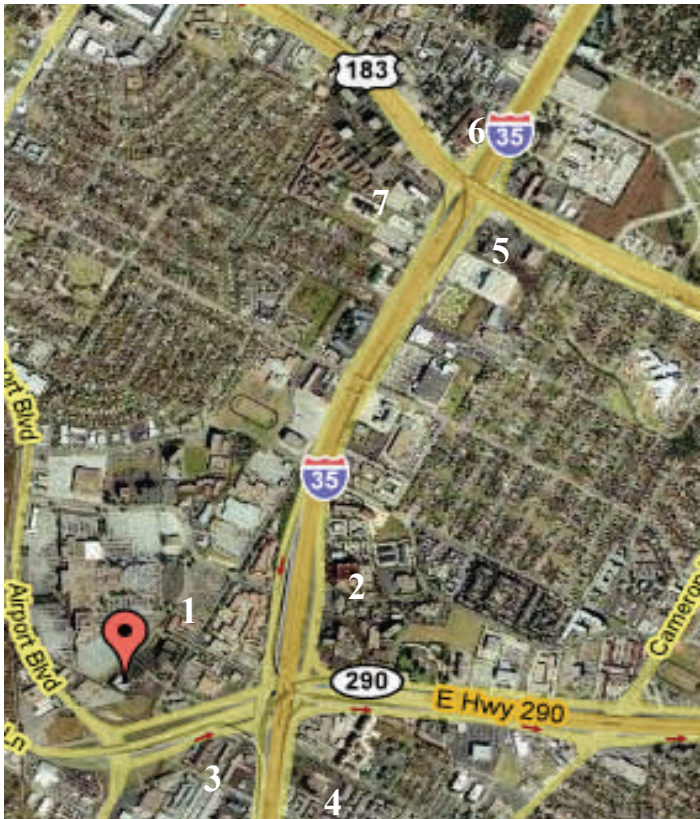

Highland Business Center—Area Hotels With 2 Miles

5930 Middle Fiskville Center * Austin, TX 78752

ACC does not have any formal arrangements with the nearby hotels surrounding the campus.

In some cases if you call the front desk and get a manager you may be able to get an ACC rate. However, quite often the rate on the website is cheaper. You may also want to check online places such as Hotels.com.

“Ctrl” and click on Hotel name to open browser.

Please note: The hotels in this area have a tendency to change franchises but this was current at the time of 8/10/07.

1. [Radisson Hotel](#) (next door from HBC)
6000 Middle Fiskville Rd
(512) 451-5757
2. [Crowne Plaza](#)
6121 N IH35 (northbound)
(512) 323-5466

[Doubletree](#)
6505 N IH35 (northbound)
(512) 454-3737

[Hawthorn Suites](#)
935 La Posada (N IH 35 northbound)
(512) 459-3335

[Studio 6](#)
6603 N IH35 (northbound)
(512) 458-5453
3. [Ramada](#)
919 E Koenig (southbound)
(512) 454-1144