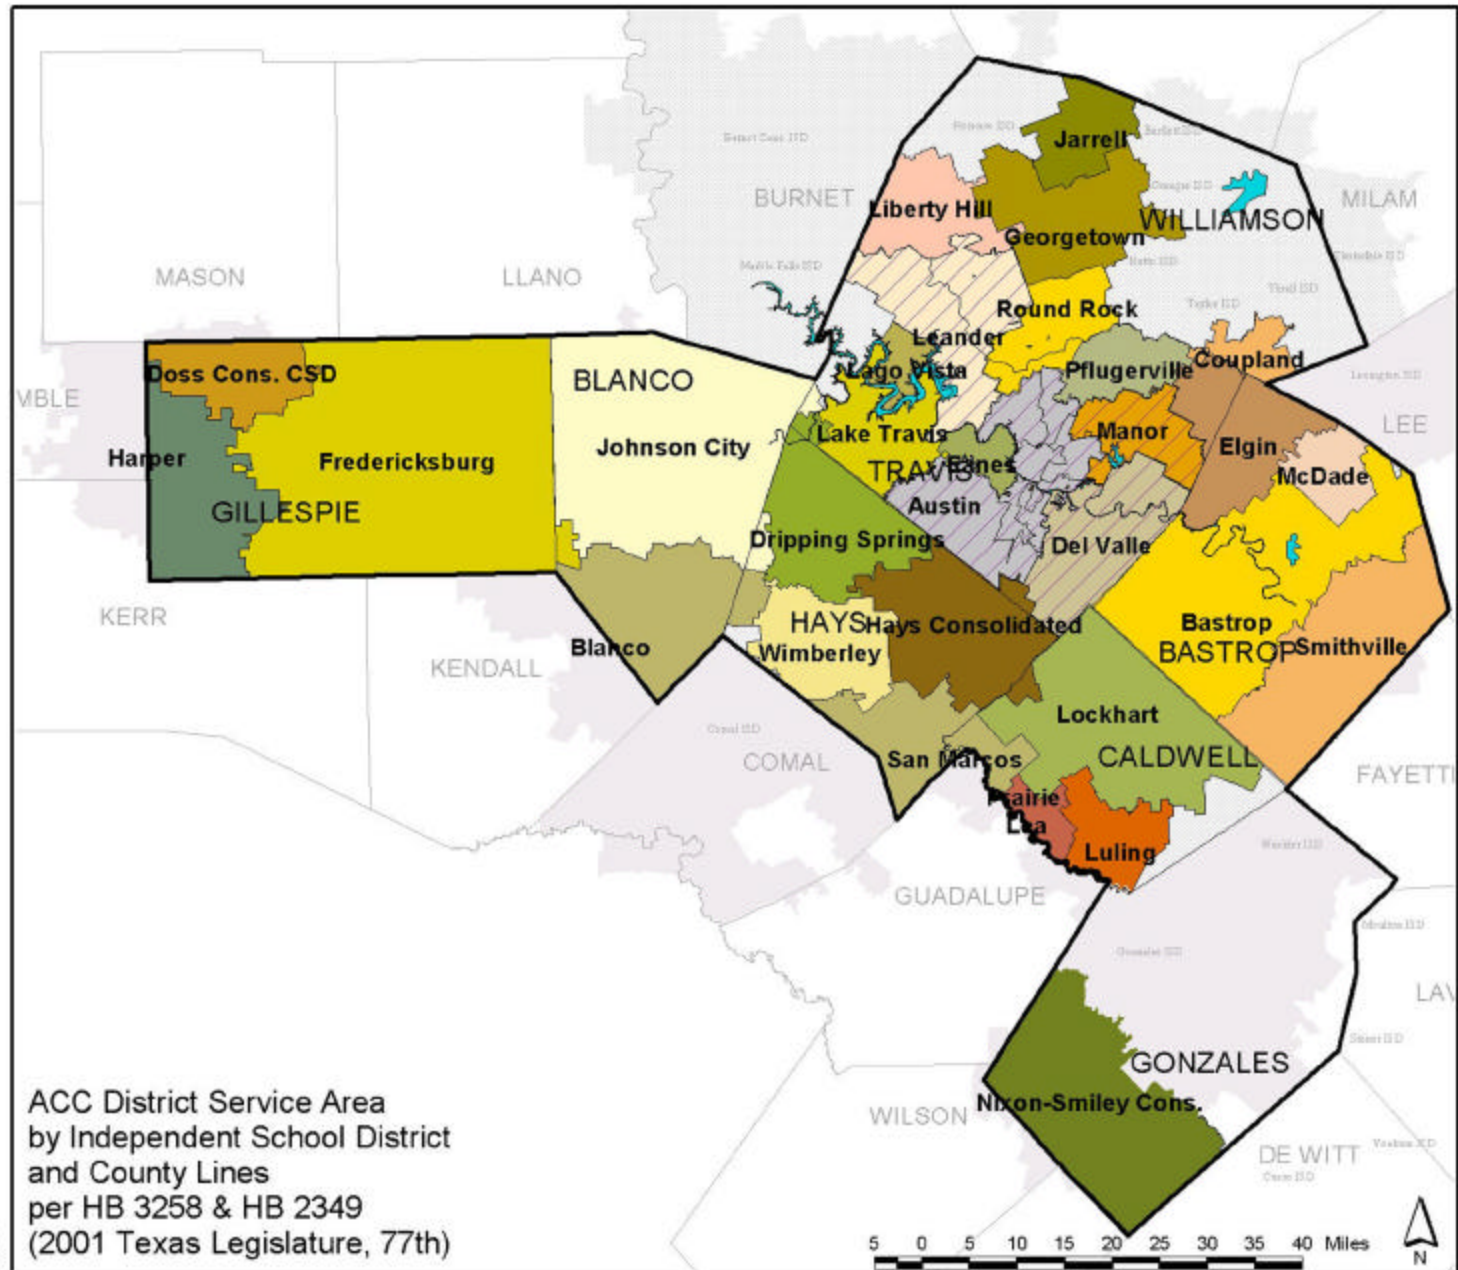

ACC - Service Area, School Districts, High Schools

-  ACC Taxing Jurisdiction
-  ACC Service Area
-  ACC Counties
-  Surrounding Counties
-  Partial School Districts
-  Lakes
- ACC Independent School Districts**
-  Austin ISD
-  Bastrop ISD
-  Blanco ISD
-  Coupland ISD
-  Del Valle ISD
-  Doss Cons. CSD
-  Dripping Springs ISD
-  Eanes ISD
-  Elgin ISD
-  Fredericksburg ISD
-  Georgetown ISD
-  Harper ISD
-  Hays Consolidated ISD
-  Jarrell ISD
-  Johnson City ISD
-  Lago Vista ISD
-  Lake Travis ISD
-  Leander ISD
-  Liberty Hill ISD
-  Lockhart ISD
-  Luling ISD
-  Manor ISD
-  McDade ISD
-  Nixon-Smiley Cons. ISD
-  Pflugerville ISD
-  Prairie Lea ISD
-  Round Rock ISD
-  San Marcos ISD
-  Smithville ISD
-  Texas Sch For The Blind
-  Texas Sch For The Deaf
-  Wimberley ISD
-  Surrounding School Districts

ACC District Service Area
by Independent School District
and County Lines
per HB 3258 & HB 2349
(2001 Texas Legislature, 77th)

This map produced
for internal ACC
use only.

Compilation: 11/13/01 Revision: 11/26/01
Print: 11/26/01