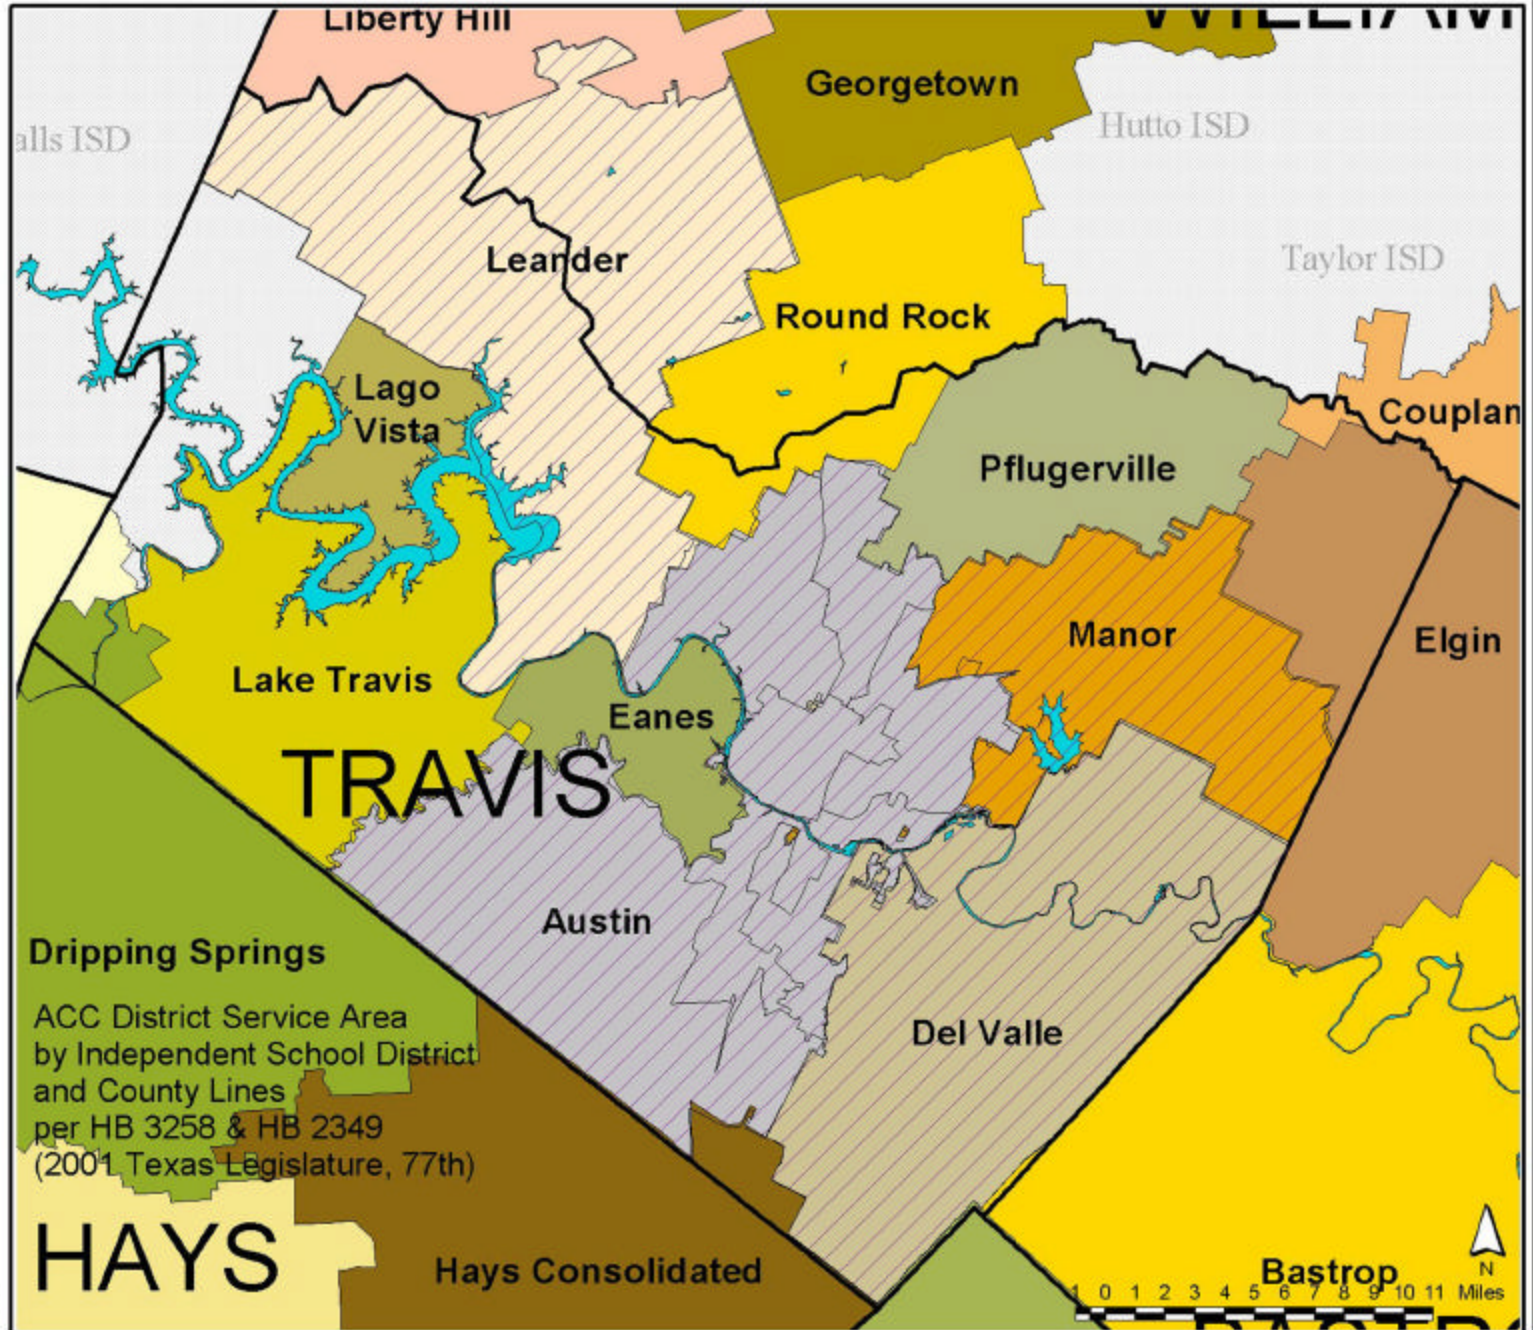

ACC - Taxing Area, School Districts, High Schools

-  ACC Taxing Jurisdiction
-  ACC Service Area
-  ACC Counties
-  Surrounding Counties
-  Partial School Districts
-  Lakes
- ACC Independent School Districts**
-  Austin ISD
-  Bastrop ISD
-  Blanco ISD
-  Coupland ISD
-  Del Valle ISD
-  Doss Cons. CSD
-  Dripping Springs ISD
-  Eanes ISD
-  Elgin ISD
-  Fredericksburg ISD
-  Georgetown ISD
-  Harper ISD
-  Hays Consolidated ISD
-  Jarrell ISD
-  Johnson City ISD
-  Lago Vista ISD
-  Lake Travis ISD
-  Leander ISD
-  Liberty Hill ISD
-  Lockhart ISD
-  Luling ISD
-  Manor ISD
-  McDade ISD
-  Nixon-Smiley Cons. ISD
-  Pflugerville ISD
-  Prairie Lea ISD
-  Round Rock ISD
-  San Marcos ISD
-  Smithville ISD
-  Texas Sch For The Blind
-  Texas Sch For The Deaf
-  Wimberley ISD
-  Surrounding School Districts

ACC District Service Area
by Independent School District
and County Lines
per HB 3258 & HB 2349
(2001 Texas Legislature, 77th)

This map produced
for internal ACC
use only.

Compilation: 11/13/01 Revision: 11/26/01
Print: 11/26/01