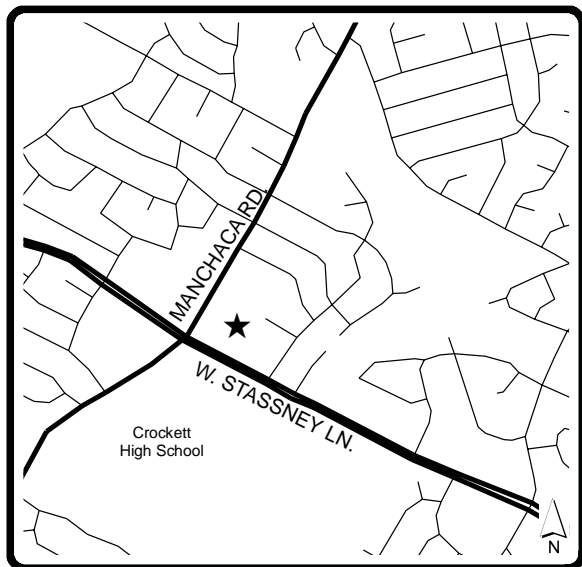

SOUTH AUSTIN CAMPUS
1820 W. Stassney Lane
Austin, TX 78745
Phone: (512) 223-9100